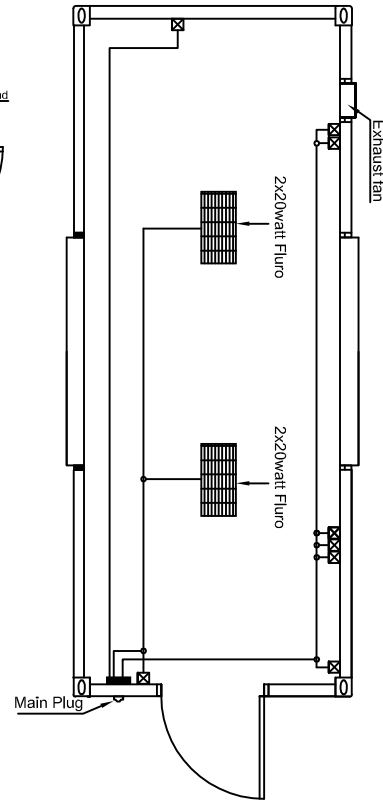

LAY OUT

ELECTRICAL INSTALLATION

FRONT VIEW

SIDE VIEW L

REAR VIEW

SIDE VIEW R

Drawing Title	20' Canteen
Drawing By	Tradecorp International Pty Ltd
Revs	
CODE	PRICE
1 T - C	

Note's