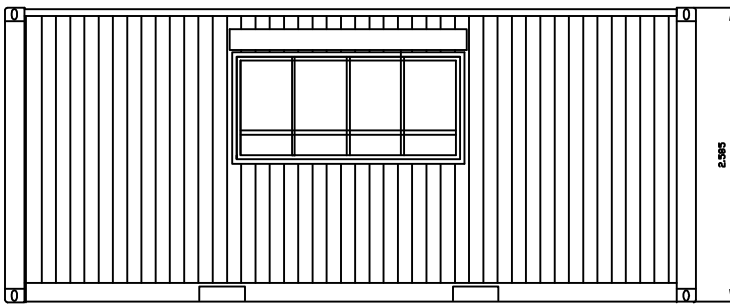

LAY OUT

ELECTRICAL INSTALLATION

FRONT VIEW

SIDE VIEW L

REAR VIEW

SIDE VIEW R

Drawing Title	20' Canteen
Drawing By	Tradecorp International Pty Ltd
Revs	
CODE	PRICE
1 T - C	

Note's