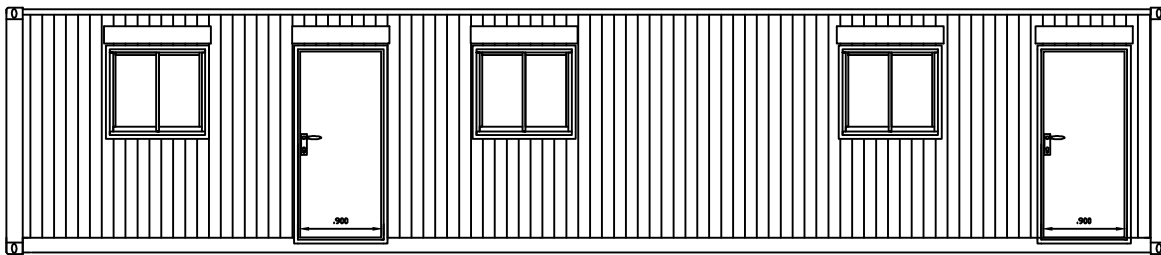

LAY OUT

FRONT VIEW

REAR VIEW

SIDE VIEW L

SIDE VIEW L

Drawing Title	40' Portacamp Laundry	
Drawing By	Tradecorp International Pty Ltd	
Revisi		
Date	Date	Date

Note's