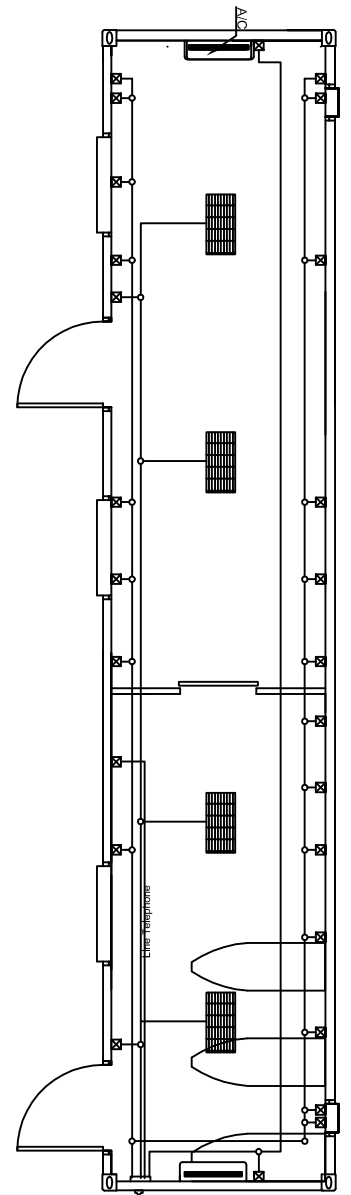

LAY OUT

FRONT VIEW

REAR VIEW

SIDE VIEW L

SIDE VIEW L

Drawing Title	40' Portacamp Laundry	
Drawing By	Tradecorp International Pty Ltd	
Revisi		
Date	Date	Date

Note's