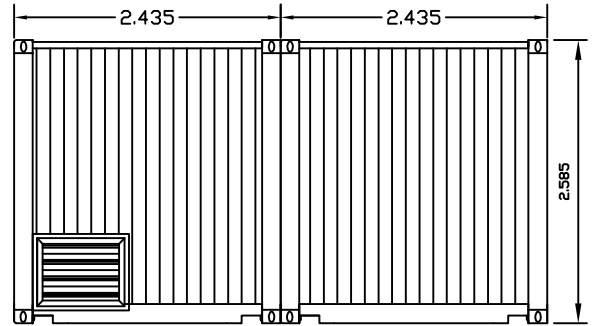

LAY OUT

ELECTRICAL SYSTEM

FRONT VIEW

SIDE VIEW L

REAR VIEW

SIDE VIEW R

Drawing Title	20' Portacamp TV Room	
Drawing By	Tradecorp International Pty. Ltd.	
Revisi		
Date	Date	Date

Note's