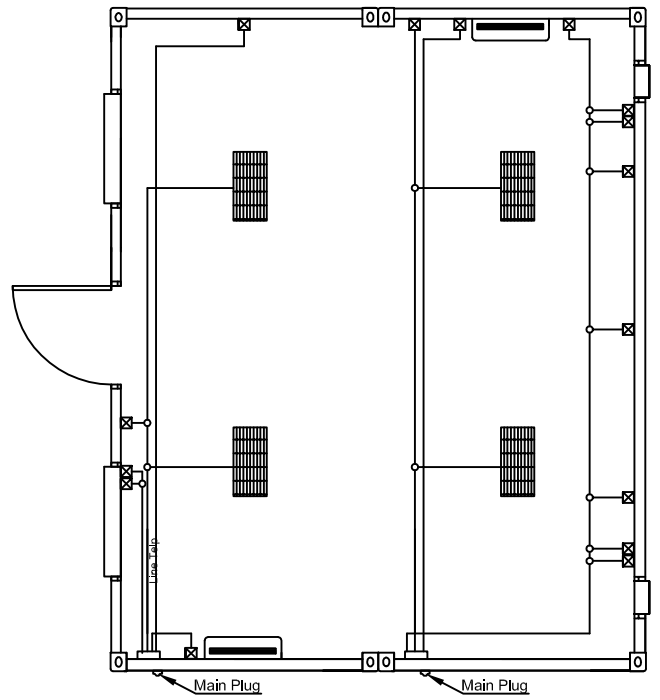

LAY OUT

ELECTRICAL SYSTEM

FRONT VIEW

SIDE VIEW L

REAR VIEW

SIDE VIEW R

Drawing Title	20' Portacamp TV Room	
Drawing By	Tradecorp International Pty. Ltd.	
Revisi		
Date	Date	Date

Note's