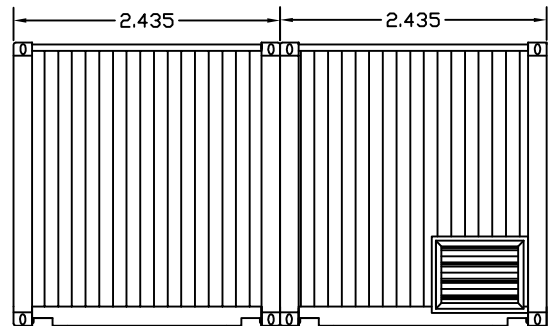

LAY OUT

ELECTRICAL SYSTEM

FRONT VIEW

SIDE VIEW L

REAR VIEW

SIDE VIEW R

Drawing Title	20' Portacamp TV Room	
Drawing By	Tradecorp International Pty. Ltd.	
Revisi		
Date	Date	Date

Note's