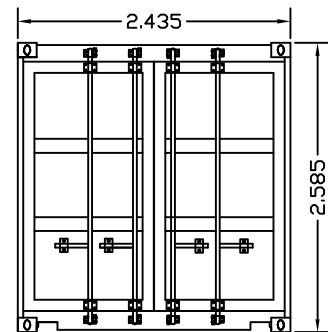

LAY OUT

SIDE VIEW L

FRONT VIEW

REAR VIEW

SIDE VIEW R

Drawing Title		20' Portacamp Freezer And Chiller	
Drawing By		Tradecorp International Pty Ltd	
Revisi			
Date	Date	Date	

Note's