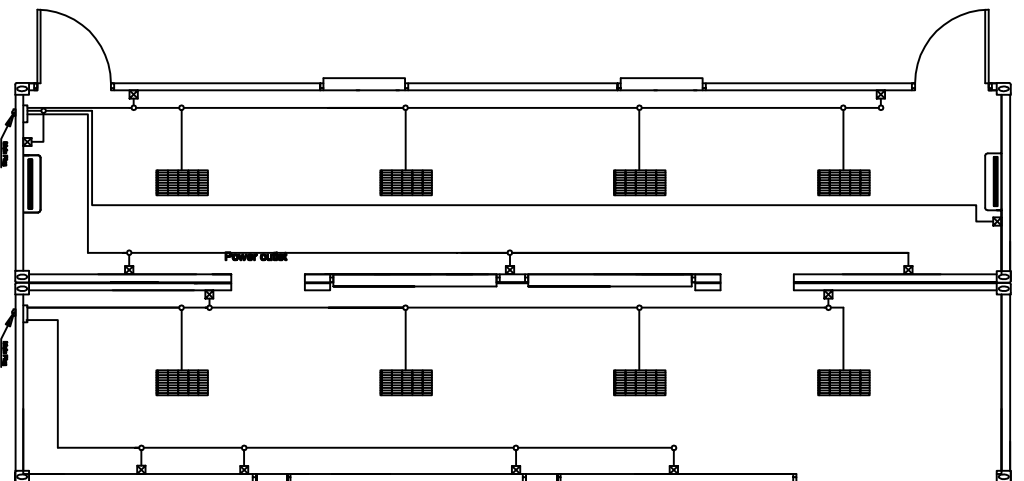

LAY OUT

FRONT VIEW

REAR VIEW

SIDE VIEW L

SIDE VIEW R

ELECTRICAL INSTALLATION

Drawing Title
40' Portacamp Mess Hall / Kitchen

Drawing By
Tradecorp International Pty. Ltd.