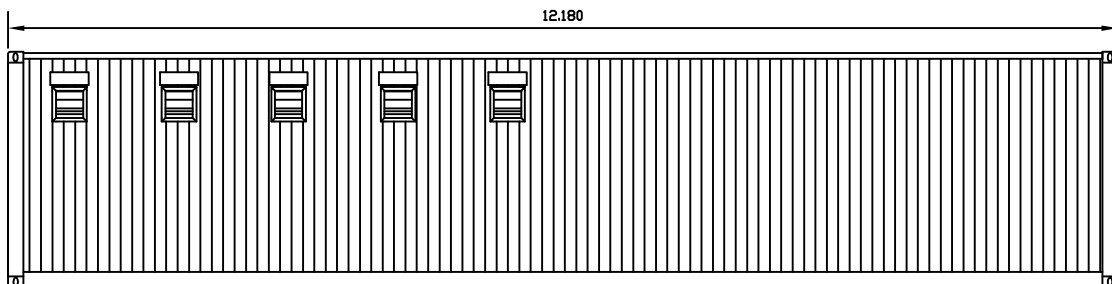

LAY OUT

FRONT FIEW

REAR VIEW

SIDE VIEW R

SIDE VIEW L

Drawing Title		40' Ablution Block	
Drawing By		Tradecorp International Pty Ltd	
Miftah			
Revisi			
Date	Date	Date	

Note's
